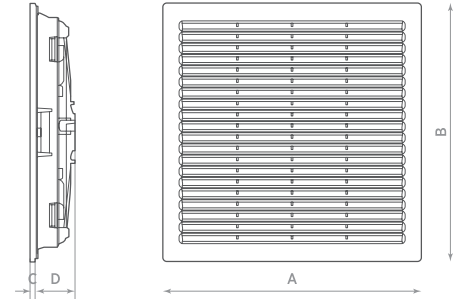

## VENTILATION

Low profile exhaust grilles complete with filter, IP44, IP54 or IP55 protection degree.

High performance filters made of unbreakable synthetic fibre. Flame protection level F1 conforming to Standard DIN 53438

Model	A	B	C	D
G 11 S	110	110	4,5	19
G 15 S	148	148	4,5	26,5
G 25 S	250	250	5,5	37
G 32 S	318,5	318,5	5,5	46