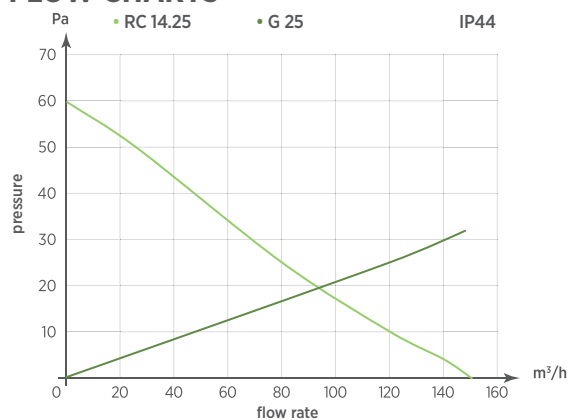

FLOW CHARTS

ACCESSORIES: SEE PAGES 22 AND 44