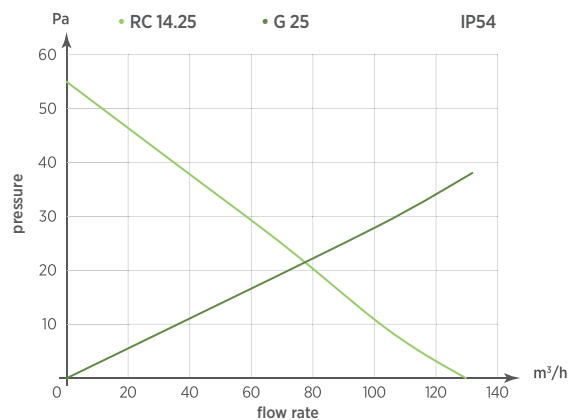

FLOW CHARTS

ACCESSORIES: SEE PAGES 22 AND 44