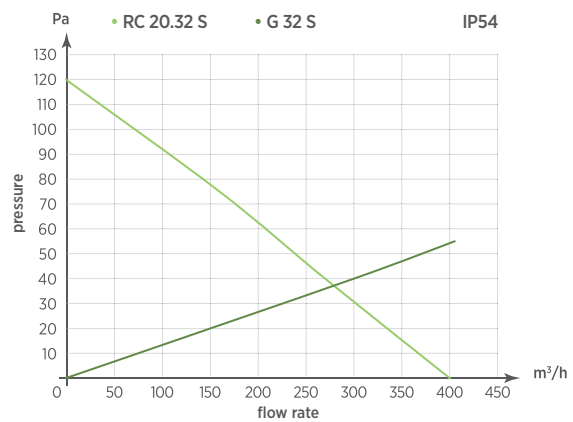

FLOW CHARTS

ACCESSORIES:
SEE PAGES 22 AND 44