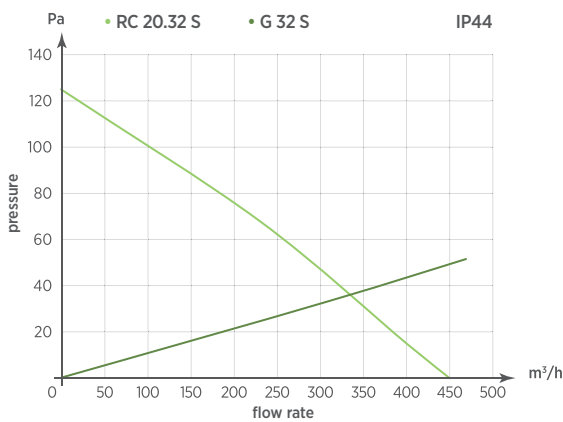

FLOW CHARTS

ACCESSORIES:
SEE PAGES 22 AND 44